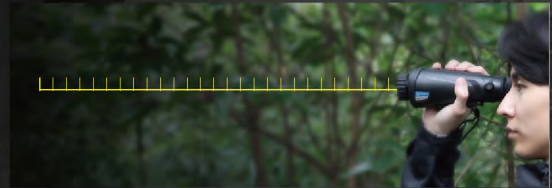

Lision II Intelligent Algorithm

Enhance image quality More sharper

Intelligent optimized image

Ordinary image

Range estimation

Dynamic measurement assisted to determine the target distance

Laser light + Cross cursor

PIP Display

Automatic hot spot tracking

Automatic locking high temperature tracking

See farther and Clearer

384 × 288 / 640 × 480 Pixels
The latest VOx detector

WIFI Connect

Sharing wonderful vision
IR-Tracker APP