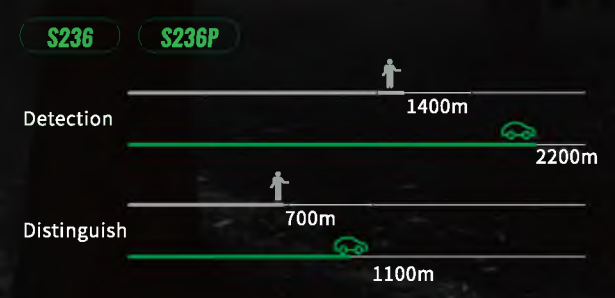

Picture-in-picture instantly clear
New UI design language

Endless cores developing
 384 × 288 / 640 × 512 Pixels
 12μm The latest VOx detector

WIFI Connect
 Sharing wonderful vision
 IR-Tracker V APP

25/35mm lens
 Manual focus accurately
 Support 1.0X~4.0X zoom

Type-C /32G built-in storage
 Support external display, power bank
 Support tripod fixation

4 kinds of pseudo-color
 Black hot, white hot, red hot,
 pseudo-color fusion

IP66
 One hand operation
 1m fall resistance

Observation distance

People (1.8 × 0.5m), Car (2.3 × 2.3m)

RS3 Series Thermal Rifle Scope

384×288 Pixels
The latest VOx detector

Large screen 1280×960

25/35/50mm
Three lens options

WiFi /video / photo

Standard sight diameter 30

Item	25-384	35-384	50-384
Type	Vox		
Pixel	384×288	384×288	384×288
Spectral range	12μm		
NETD	≤40mk@25°C		
Focal length	25mm	35mm	50mm
FOV	10.6°*7.9°	7.5°*5.7°	5.3°*4.0°
Frame rate	50HZ		
Focus	Manual		
Monitor	Lcos (1280*960)		
Eyeshield rubber ring	Yes		
Brightness/gain	Automatic / Manual		
Digital zoom	X2,X3,X4		
WIFI	Yes		
Built in	32G		
Type	Photography and video recording		
Battery	Rechargeable		
Working	>5 hours		
IP ratings	IP66		
Dimension	320*75*65mm		
Weight	900g		