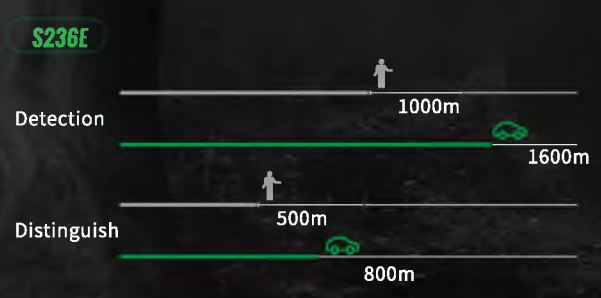

Picture-in-picture instantly clear
New UI design language

Endless cores developing
 384 × 288 / 640 × 512 Pixels
 12μm The latest VOx detector

WIFI Connect
 Sharing wonderful vision
 IR-Tracker V APP

25/35mm lens
 Manual focus accurately
 Support 1.0X~4.0X zoom

Type-C /32G built-in storage
 Support external display, power bank
 Support tripod fixation

4 kinds of pseudo-color
 Black hot, white hot, red hot,
 pseudo-color fusion

IP66
 One hand operation
 1m fall resistance

Observation distance

People (1.8 × 0.5m), Car (2.3 × 2.3m)

RS3 Series Thermal Rifle Scope

384×288 Pixels
The latest VOx detector

Large screen 1280×960

25/35/50mm
Three lens options

WiFi /video / photo

Standard sight diameter 30