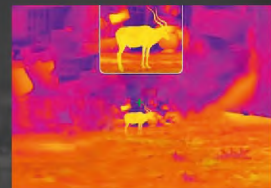

IP66
 One hand operation
 1m fall resistance

Various mode

Black hot, White hot, Red hot, Red hot Iron

Observation distance

People (1.8 × 0.5m), Car (2.3 × 2.3m)

S25X Series

Handheld Observation Infrared Camera

Lision II Intelligent Algorithm

Enhance image quality More sharper

Intelligent optimized image

Ordinary image

Range estimation

Dynamic measurement assisted to determine the target distance

Laser light + Cross cursor

PIP Display

Automatic hot spot tracking

Automatic locking high temperature tracking

See farther and Clearer

384 × 288 / 640 × 480 Pixels
The latest VOx detector

WIFI Connect

Sharing wonderful vision
IR-Tracker APP