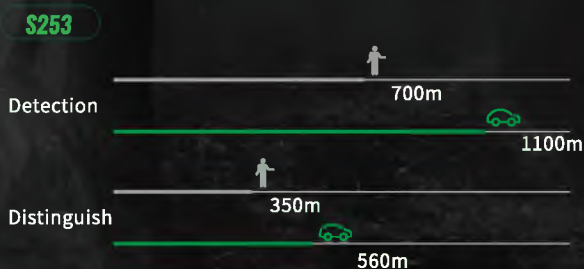

PIP Display

Automatic hot spot tracking

Automatic locking high temperature tracking

See farther and Clearer

384 × 288 / 640 × 480 Pixels
The latest VOx detector

WIFI Connect

Sharing wonderful vision
IR-Tracker APP

25/35mm camera lens

Focal length
Electronic zoom 2X/3X/4X

Smart interface

Support external display
Support external power supply

Various mode

Black hot, White hot,
Red hot, Red hot Iron

IP66

One hand operation
1m fall resistance

Observation distance

People (1.8×0.5m) , Car (2.3×2.3m)

S236 Series

Handheld Observation Infrared Camera

Lision II Intelligent Algorithm
4 new observation modes like cities, mountains, rivers, and forests

Intelligent optimized image

Ordinary image

10~1000m Accuracy $< \pm 1m$
2000m+ Ultra long-distance detection
Kilometer-level high-precision laser ranging

Hot spot tracking Cross cursor
GPS + Electronic compass