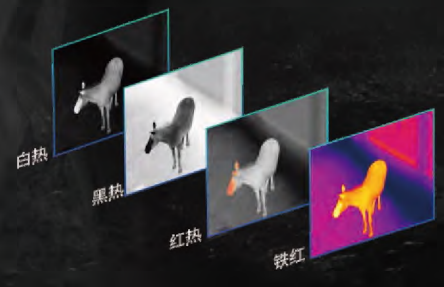

Quickly locate the target and assist in identifying

PIP Display

The image is show at 2x magnification to see the target

See farther and Clearer
 384 × 288 Pixels
 The latest VOx detector

WiFi Connect
 Sharing wonderful vision
 IR-Tracker III APP

15mm camera lens
 4X continuous zoom
 Focus free

Type-C
 Support external display
 Data transmission and fast charging

32G Built in storage
 Direct storage of photos and videos
 No need to export repeatedly

IP66
 One hand operation
 1m fall resistance

Various mode

Black hot, White hot, Red hot, Red hot Iron

Observation distance

People (1.8 × 0.5m), Car (2.3 × 2.3m)

S25X Series

Handheld Observation Infrared Camera

Lision II Intelligent Algorithm

Enhance image quality More sharper

Intelligent optimized image

Ordinary image

Range estimation

Dynamic measurement assisted to determine the target distance

Laser light + Cross cursor